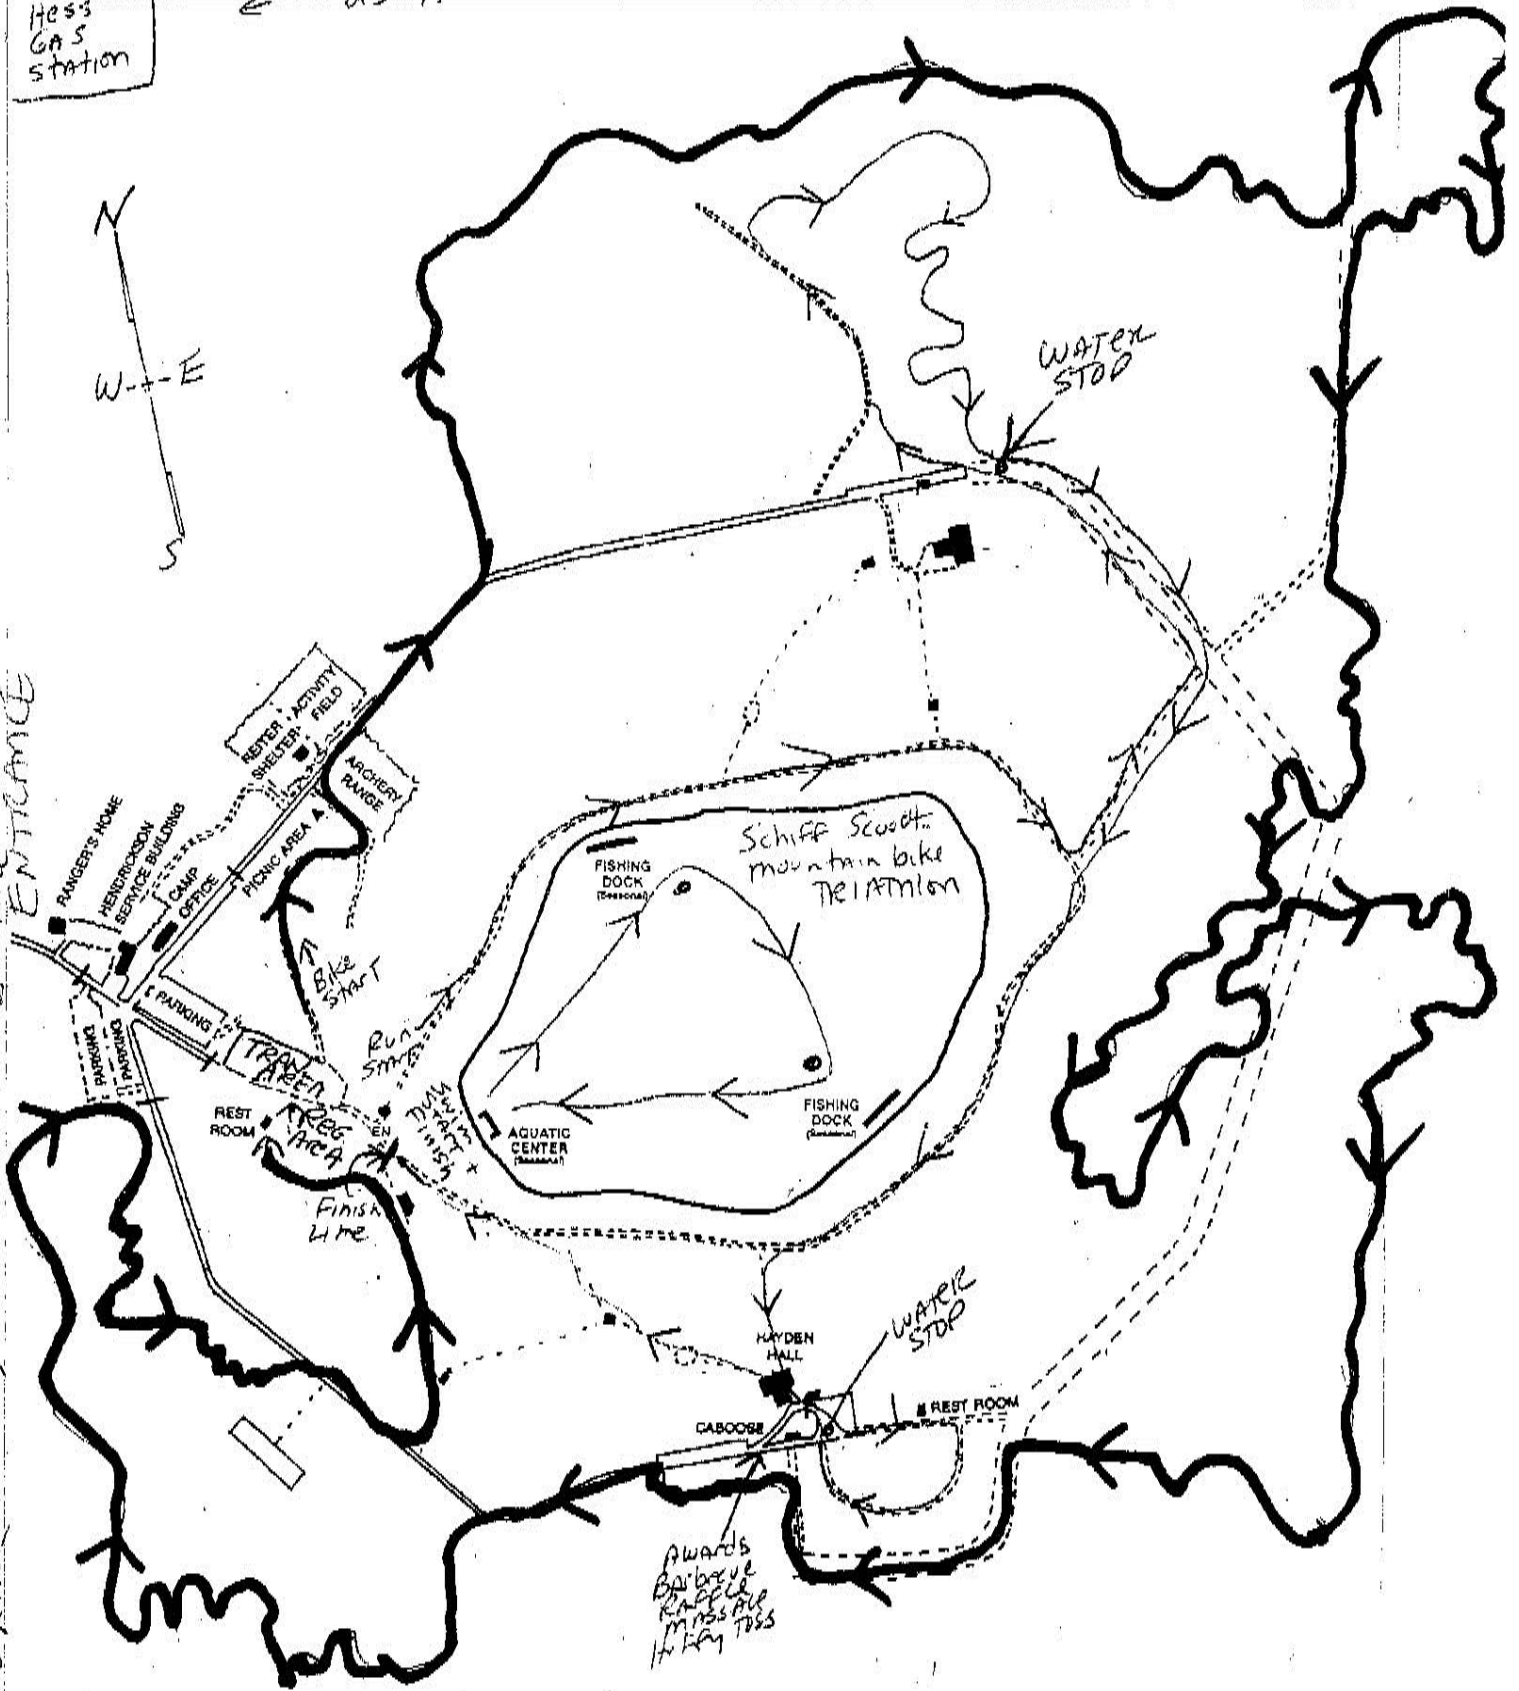

Hess
Gas
station

WES 25 A E121

ENTRANCE

WARDING RIVER ROAD

Run course 3 miles
Bike course (2 Five mile loops)

EXIT 63

EXIT 63